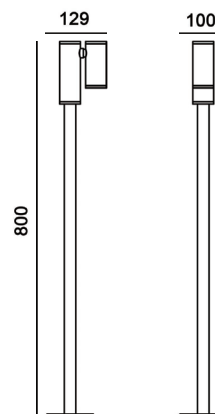

TECHNICAL DATA

TYPE

Professional LED for Exterior Lighting.

PRO	CRI ≥ 80	
IP54		38°
AC85-265V 50/60Hz		50000h

Model:	Diluce Single 2.0
Format:	Round
Location:	Exterior
Wattage:	6W
Materials:	Aluminium
Led Color:	3000K / 4000K / 6500K
Product Dimension:	800*129*100mm
IP Code:	54
Fixation:	Surface
CRI :	80
Lumen Output:	600LM
Frequency:	50/60 Hz
Beam Angle:	38°

DIMENSION DRAW

OUTDOOR